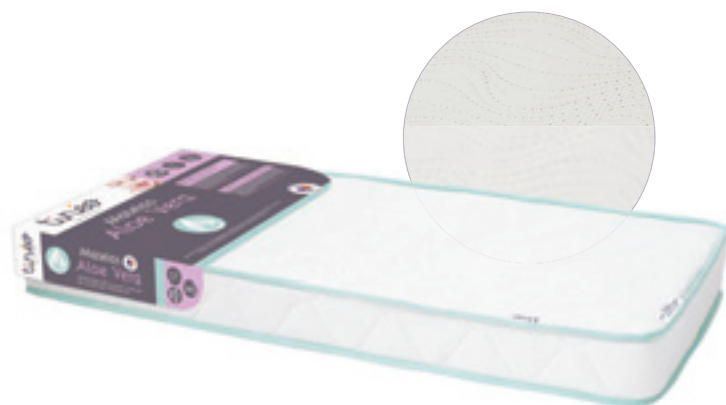

Matelas Aloe vera / Aloe Vera Mattress / Aloe vera Matratze

New

10 cm

PCB 3